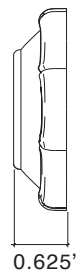

1885581 Bamboo Deadbolt 2 3/8" Backset, Single Cylinder

1885541 Bamboo Deadbolt 2 3/4" Backset, Single Cylinder

1885582 Bamboo Deadbolt 2 3/8" Backset, Double Cylinder

1885542 Bamboo Deadbolt 2 3/4" Backset, Double Cylinder

- Highly Detailed Bamboo Design with Band around edge and Intricate Detail in Field
- Solid Forged Brass
- Hand Polished
- Nicely Paired with Bamboo Knob or Lever on Rose

2.625"

2.625"

0.625"

2.625"

1.562"