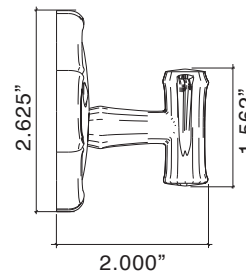

1885581 Bamboo Deadbolt 2 3/8" Backset, Single Cylinder

1885541 Bamboo Deadbolt 2 3/4" Backset, Single Cylinder

1885582 Bamboo Deadbolt 2 3/8" Backset, Double Cylinder

1885542 Bamboo Deadbolt 2 3/4" Backset, Double Cylinder

- Highly Detailed Bamboo Design with Band around edge and Intricate Detail in Field
- Solid Forged Brass
- Hand Polished
- Nicely Paired with Bamboo Knob or Lever on Rose

2.625"

2.625"

0.625"

2.625"

1.562"

2.000"