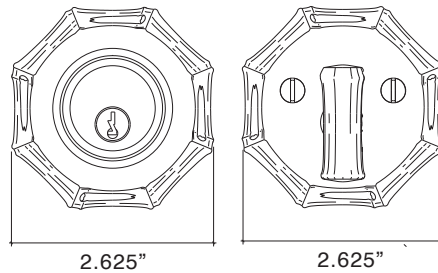

1885581 Bamboo Deadbolt 2 3/8" Backset, Single Cylinder

1885541 Bamboo Deadbolt 2 3/4" Backset, Single Cylinder

1885582 Bamboo Deadbolt 2 3/8" Backset, Double Cylinder

1885542 Bamboo Deadbolt 2 3/4" Backset, Double Cylinder

- Highly Detailed Bamboo Design with Band around edge and Intricate Detail in Field
- Solid Forged Brass
- Hand Polished
- Nicely Paired with Bamboo Knob or Lever on Rose

2.625"

2.625"

0.625"

2.625"

1.562"

2.000"