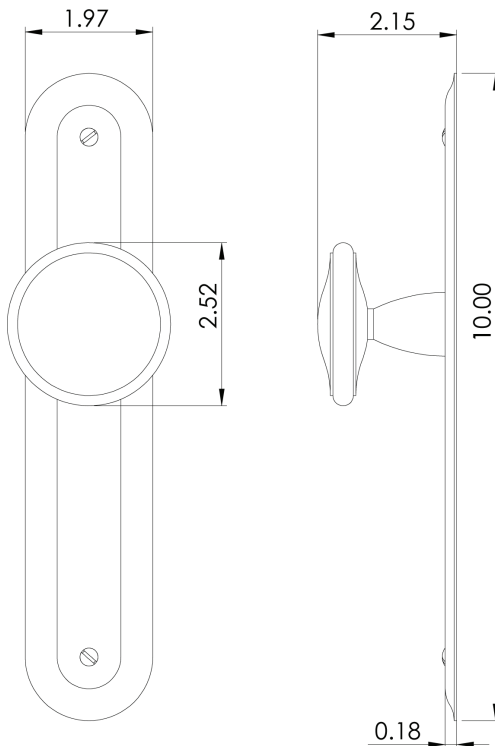

CS03074 French Deco Escutcheon French Deco Round Knob - TL Passage, 2-3/4 BS

CS03075 French Deco Escutcheon French Deco Round Knob - TL Passage, 2-3/8 BS

CS03076 French Deco Escutcheon French Deco Round Knob - TL Privacy, 2-3/4 BS

CS03077 French Deco Escutcheon French Deco Round Knob - TL Privacy, 2-3/8 BS

CS03078 French Deco Escutcheon French Deco Round Knob - Privacy

(Passage TL with Mortise Bolt 2-3/8 BS)

Dummy Trim

CS03079 French Deco Escutcheon French Deco Round Knob- Single Dummy

CS03080 French Deco Escutcheon French Deco Round Knob- Pair of Dummies

French Deco Escutcheon with French Deco Round Knob KNB1042

- Traditional French Deco Design
- Forged Brass Escutcheon Inside and Outside
- Solid Forged Brass Knobs
- Hand Polished
- Plates available with Cuts for all Von Morris Locks as well as Custom Cuts for other Manufacturers' Locks
- Specify door thickness when ordering
- All IML Privacy and Tubular Mortise Bolt Privacy Sets come with ER Trim Standard on the Exterior. Exterior Bit Key Trim can be substituted for no additional charge.