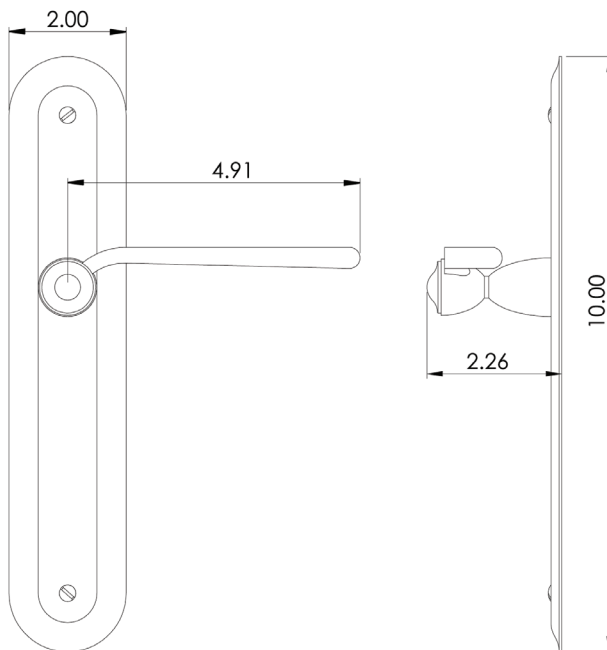

### Tubular Latch Sets

CS03152 French Deco Escutcheon French Deco Lever - TL Passage, 2-3/4 BS

CS03153 French Deco Escutcheon French Deco Lever - TL Passage, 2-3/8 BS

CS03154 French Deco Escutcheon French Deco Lever - TL Privacy, 2-3/4 BS

CS03155 French Deco Escutcheon French Deco Lever - TL Privacy, 2-3/8 BS

CS03156 French Deco Escutcheon French Deco Lever - Privacy

(Passage TL with Mortise Bolt 2-3/8 BS)

### Dummy Trim

CS03157 French Deco Escutcheon French Deco Lever- Single Dummy

CS03158 French Deco Escutcheon French Deco Lever- Pair of Dummies

- Traditional French Deco Design
- Forged Brass Escutcheon Inside and Outside
- Solid Forged Brass Knob/Lever
- Hand Polished
- Plates available with Cuts for all Von Morris Locks as well as Custom Cuts for other Manufacturers' Locks
- Specify door thickness when ordering
- All IML Privacy and Tubular Mortise Bolt Privacy Sets come with ER Trim Standard on the Exterior. Exterior Bit Key Trim can be substituted for no additional charge.