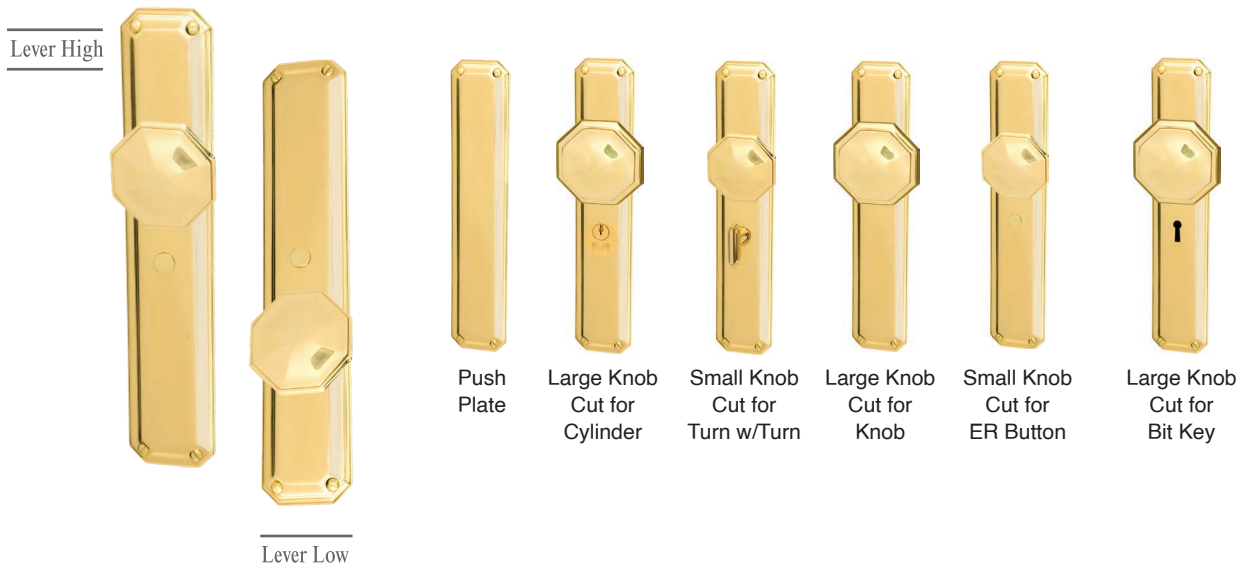

Entry Mortise

91902	Moorestown Escutcheon Set w/Large Knob -Entry Mortise Set, 2.5" Back Set Standard, Other Backsets Available, Please Inquire
91908	Moorestown Escutcheon Set w/Large Knob -Entry Mortise Dummy
81901	Moorestown Escutcheon Large Knob Set - Interior Mortise Passage Latch, 2.5" Backset
81902	Moorestown Escutcheon Large Knob Set - Interior Mortise Privacy Lock, 2.5" Backset
81903	Moorestown Escutcheon Large Knob Set - Interior Mortise Bit Key Lock, 2.5" Backset
81904	Moorestown Escutcheon Large Knob Set - Interior Mortise Single Cylinder Lock, 2.5" Backset
81905	Moorestown Escutcheon Large Knob Set - Interior Mortise Double Cylinder Lock, 2.5" Backset
81906	Moorestown Escutcheon Large Knob Set - Interior Mortise Patio Function Lock, 2.5" Backset
8190148	Moorestown Escutcheon Large Knob Set - Tubular Passage Latch, 2-3/4 Back Set
19018	Moorestown Escutcheon Large Knob Set - Tubular Passage Latch, 2-3/8 Back Set
819024	Moorestown Escutcheon Large Knob Set - Tubular Privacy Latch, 2-3/4 Back Set
819028	Moorestown Escutcheon Large Knob Set - Tubular Privacy Latch, 2-3/8 Back Set
819012	Moorestown Escutcheon Large Knob Set - Privacy (Tubular Passage Latch with Mortise Bolt 2-3/8 Back Set)
81907	Moorestown Escutcheon Set w/Large Knob - Single Dummy
81908	Moorestown Escutcheon Set w/Large Knob - Pair of Dummies

- Traditional Octagonal Design
- Forged Brass Escutcheon Inside and Outside
- Solid Forged Brass Knob/Knob
- Hand Polished
- Plates available with Cuts for all Von Morris Locks as well as Custom Cuts for other Manufacturers' Locks
- Specify door thickness when ordering
- All IML Privacy and Tubular Mortise Bolt Privacy Sets come with ER Trim Standard on the Exterior. Exterior Bit Key Trim can be substituted for no additional charge.