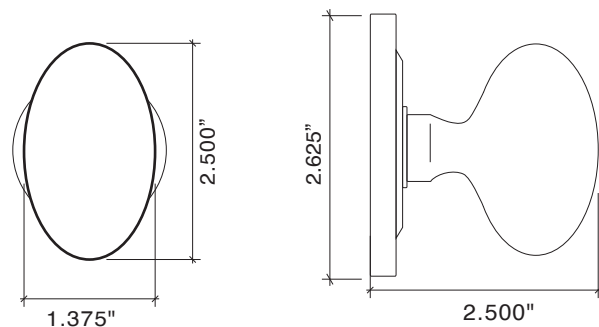

Large Mushroom Knob 8800-225
Large Traditional Rose 8850-262

Large Oval Knob with Large Traditional Rose

- Classic Oval Knob Design
- Solid Forged Brass Knob and Rose
- Hand Polished
- Fully Concealed Mounting
- All Von Morris Knobs can be used with any Rose or Escutcheon Plate
- All IML Privacy and Tubular Mortise Bolt Privacy Sets come with ER Trim Standard on the Exterior. Exterior Bit Key Trim can be substituted for no additional charge.

Large Oval Knob 8801-250
Large Traditional Rose 8850-262

Small Oval Knob with Small Traditional Rose

IML Mortise Sets		Standard	Distressed	ETERNA
0116/50171	Small Oval with Small Rose - IML Passage	333.76	368.48	430.08
0116/50172	Small Oval with Small Rose - IML Privacy	471.52	528.64	609.28
0116/50173	Small Oval with Small Rose - IML Bit Key	489.44	549.92	640.64
0116/50174	Small Oval with Small Rose - IML Single	523.04	589.12	677.60
0116/50175	Small Oval with Small Rose - IML Double	543.20	608.16	695.52
Tubular Latch Sets				
011011	Small Oval with Small Rose - TL Passage, 2-3/4 BS	193.76	225.12	273.28
011012	Small Oval with Small Rose - TL Passage, 2-3/8 BS	193.76	225.12	273.28
011015	Small Oval with Small Rose - Privacy, (Passage TL with Mortise Bolt 2-3/8 BS)	346.08	417.76	515.20
Dummy Trim				
0116/50177	Small Oval with Small Rose - Single Dummy	82.32	92.96	110.32
0116/50178	Small Oval with Small Rose - Pair of Dummies	155.68	176.96	211.68