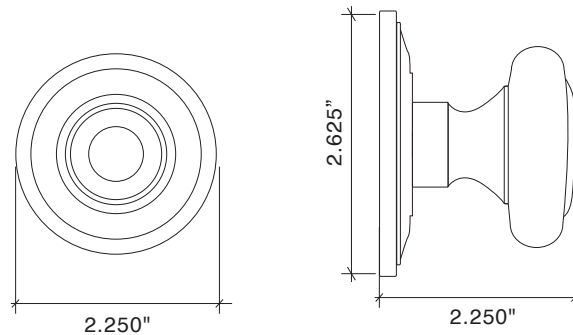

Colonial Knob 8802-225
Large Colonial Rose 8851-262

All Prices in US Dollars - Prices Subject to Change Without Notice
Please Check with Customer Service for Up to Date Pricing.

Non-Suited Knob Sectional Trim Components