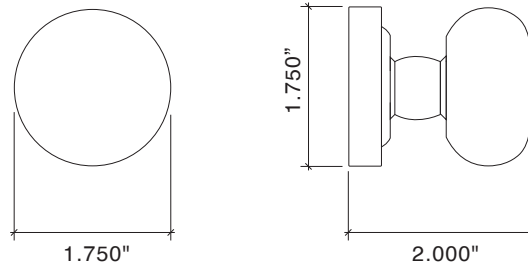

- Classic Mushroom Knob Design
- Solid Forged Brass Knob and Rose
- Hand Polished
- Fully Concealed Mounting
- All Von Morris Knobs can be used with any Rose or Escutcheon Plate
- All IML Privacy and Tubular Mortise Bolt Privacy Sets come with ER Trim Standard on the Exterior. Exterior Bit Key Trim can be substituted for no additional charge.

Small Mushroom Knob 8800-175
Small Traditional Rose 8850-175