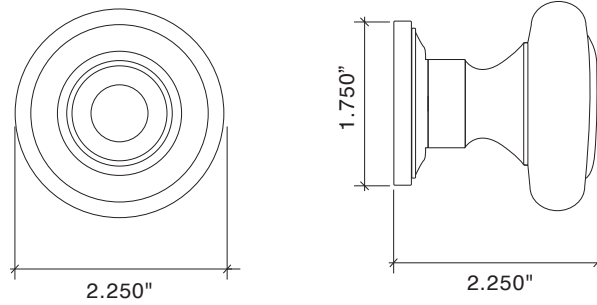

Colonial Knob with Large Colonial Rose