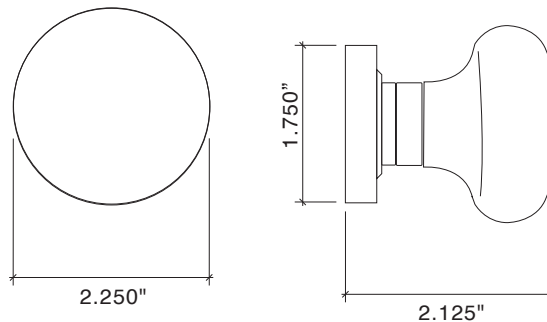

- Classic Mushroom Knob Design
- Solid Forged Brass Knob and Rose
- Hand Polished
- Fully Concealed Mounting
- All Von Morris Knobs can be used with any Rose or Escutcheon Plate
- All IML Privacy and Tubular Mortise Bolt Privacy Sets come with ER Trim Standard on the Exterior. Exterior Bit Key Trim can be substituted for no additional charge.

Large Mushroom Knob 8800-225
Small Traditional Rose 8850-175