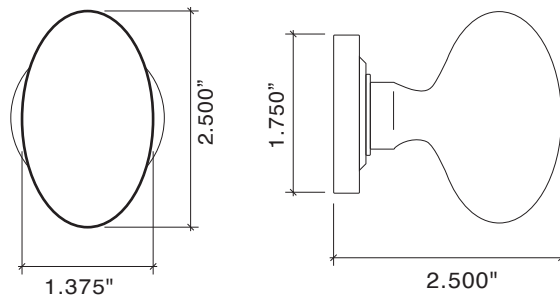

Small Oval Knob with Small Traditional Rose

- Classic Oval Knob Design
- Solid Forged Brass Knob and Rose
- Hand Polished
- Fully Concealed Mounting
- All Von Morris Knobs can be used with any Rose or Escutcheon Plate
- All IML Privacy and Tubular Mortise Bolt Privacy Sets come with ER Trim Standard on the Exterior. Exterior Bit Key Trim can be substituted for no additional charge.

Small Oval Knob 8801-162
Small Traditional Rose 8850-175

Large Oval Knob with Small Traditional Rose

- Classic Oval Knob Design
- Solid Forged Brass Knob and Rose
- Hand Polished
- Fully Concealed Mounting
- All Von Morris Knobs can be used with any Rose or Escutcheon Plate
- All IML Privacy and Tubular Mortise Bolt Privacy Sets come with ER Trim Standard on the Exterior. Exterior Bit Key Trim can be substituted for no additional charge.

Large Oval Knob 8801-250
Small Traditional Rose 8850-175