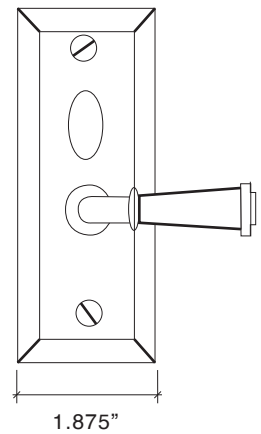

## Swarthmore Screen Door Trim

Outside Trim for  
8010/9001

8017/9001  
Rat Tail Lever

8018/9001  
Curved Lever

8010/9001  
Traditional Lever

- Handsome Heavy 1.75" Diameter Forged Brass Knob Outside
- Elegant Solid Brass Lever Inside
- Heavy Wrought Brass Escutcheons Inside and Out