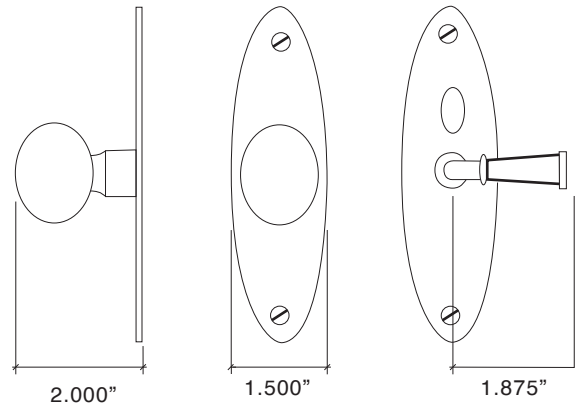

## Earlham Trim

Outside Trim for  
8020/9001

8027/9001  
Rat Tail Lever

8028/9001  
Curved Lever

8020/9001  
Traditional Lever

- Handsome Heavy 1.75" Diameter Forged Brass Knob Outside
- Elegant Solid Brass Lever Inside
- Heavy Wrought Brass Escutcheons Inside and Out