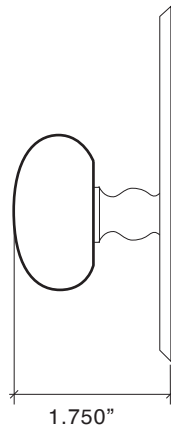

## Swarthmore Screen Door Trim

Outside Trim for  
8010/9001

8017/9001  
Rat Tail Lever

8018/9001  
Curved Lever

8010/9001  
Traditional Lever

- Handsome Heavy 1.75" Diameter Forged Brass Knob Outside
- Elegant Solid Brass Lever Inside
- Heavy Wrought Brass Escutcheons Inside and Out