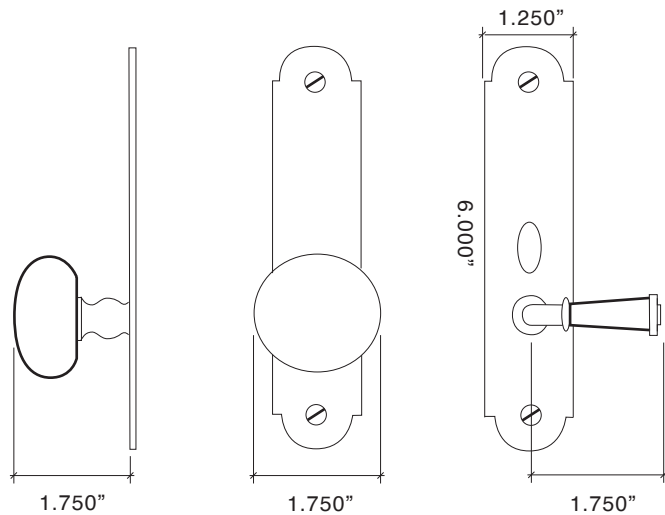

## Buckingham Trim

Outside Trim for  
8000/9001

8007/9001  
Rat Tail Lever

8008/9001  
Curved Lever

8000/9001  
Traditional Lever

- Handsome Heavy 1.75" Diameter Forged Brass Knob Outside
- Elegant Solid Brass Lever Inside
- Heavy Wrought Brass Escutcheons Inside and Out