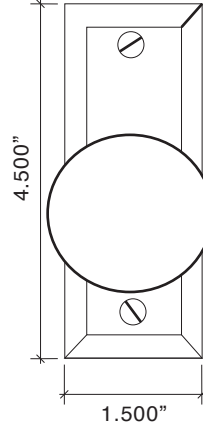

## Swarthmore Screen Door Trim

Outside Trim for  
8010/9001

8017/9001  
Rat Tail Lever

8018/9001  
Curved Lever

8010/9001  
Traditional Lever

- Handsome Heavy 1.75" Diameter Forged Brass Knob Outside
- Elegant Solid Brass Lever Inside
- Heavy Wrought Brass Escutcheons Inside and Out