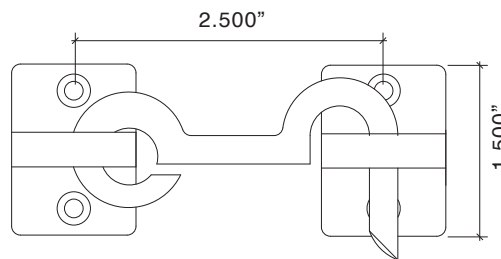

All Prices in US Dollars - Prices Subject to Change Without Notice
Please Check with Customer Service for Up to Date Pricing.

Cabin Door Hook

		Standard	Distressed	ETERNA
2410	Cabin Door Hook	47.04	52.42	56.45