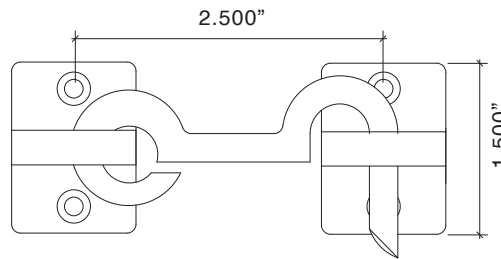

All Prices in US Dollars - Prices Subject to Change Without Notice
Please Check with Customer Service for Up to Date Pricing.

Cabin Door Hook

		Standard	Distressed	ETERNA
2410	Cabin Door Hook	54.10	60.28	64.92